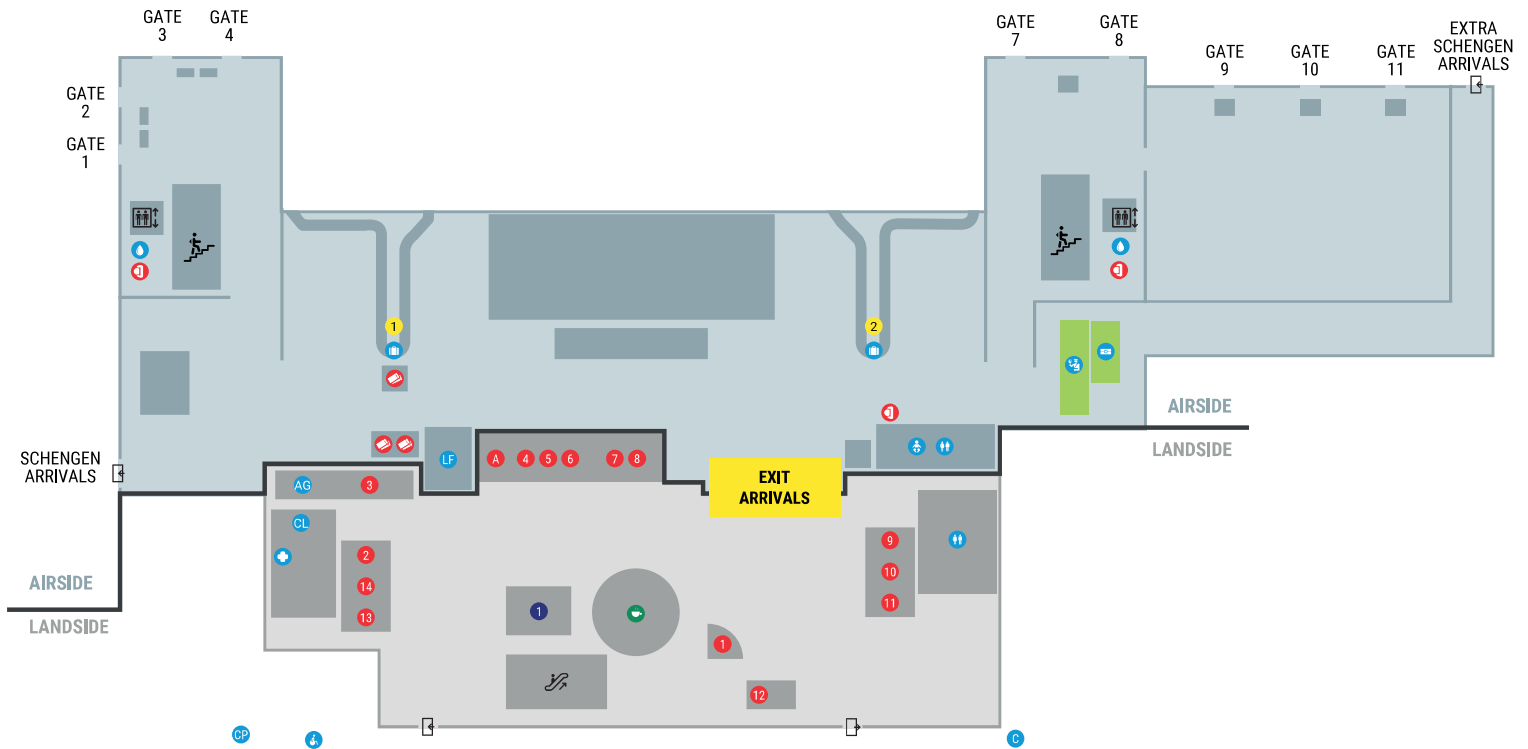

Ground floor

ACCESS

- Exit
- Entrance
- Stairs
- Escalator
- Lift/Elevator

POINTS OF INTEREST/SERVICES

- Passport control
- Baggage claim belt 1 2
- PRM call point
- First Aid
- Toilets
- Nursery
- Water dispenser
- E-Gates
- General Aviation
- Canova Lounge
- Car park payment machines
- Postbox
- Lost & Found

RETAIL

- Relay

FOOD & BEVERAGE

- Culto Bar