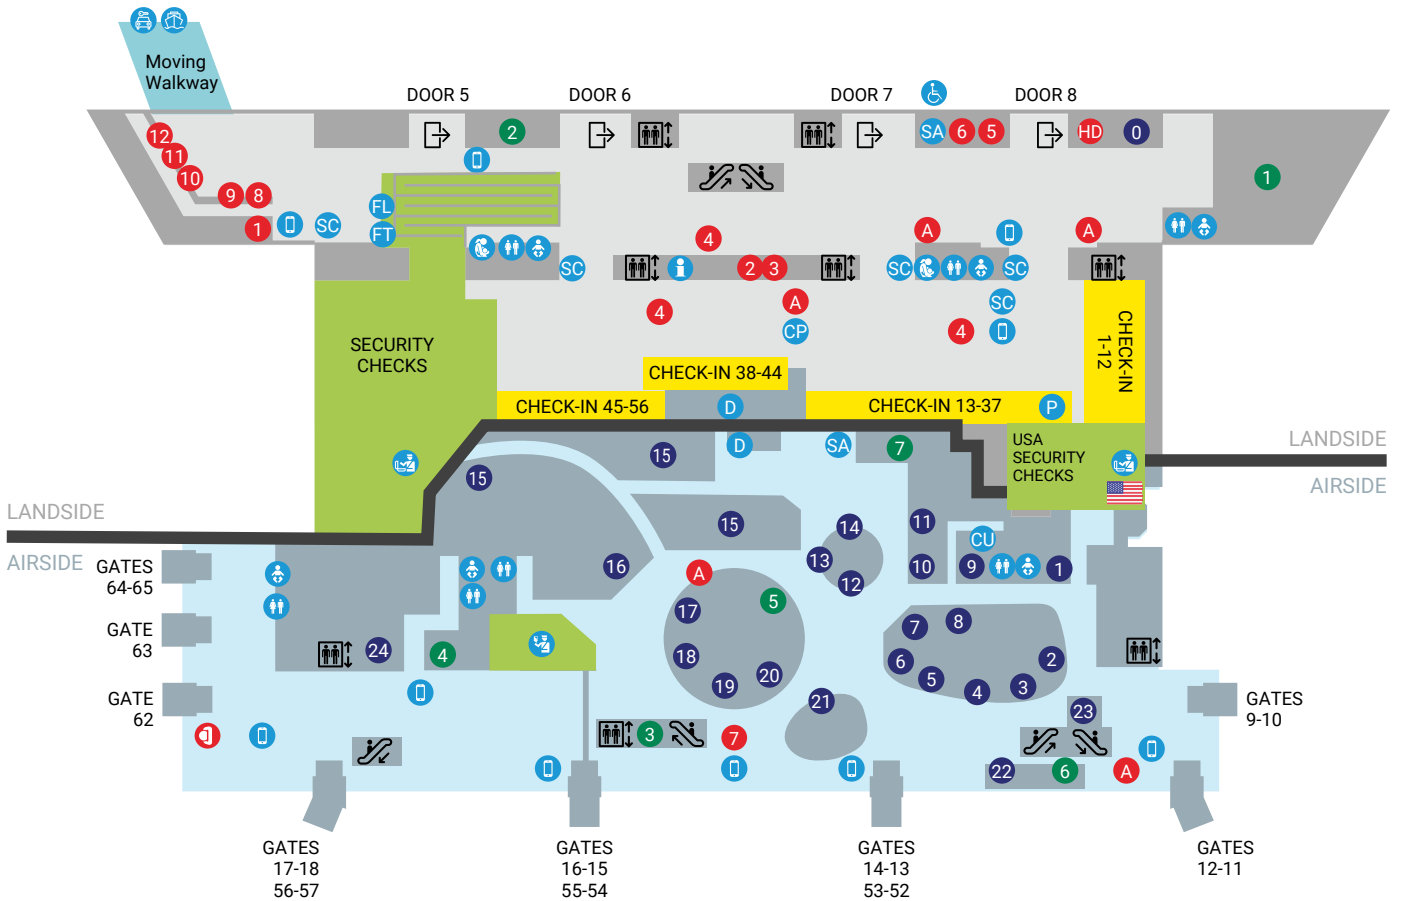

GROUND FLOOR

ACCESS

- Exit
- Entrance
- Lift/Elevator
- Escalator

POINTS OF INTEREST

- Baggage claim belt 1 2 3 4 5
- Charging point
- Toilets
- Nursery
- Breastfeeding room
- Flight information office/Pass office
- Oversize baggage
- Connecting flights
- Bus station
- Taxis
- Passport control
- First Aid
- Water dispenser
- PRM Call spot
- Car Park payment machines
- Postbox
- Lost&Found
- Lost Property
- Self check-in
- Special assistance lounge
- Meeting Point

RETAIL

- Relay (kiosk and tobacco shop)

FOOD & BEVERAGE

- Coffee Bar Moak
- Rustichelli & Mangione

FIRST FLOOR

ACCESS

- Exit
- Entrance
- Lift/Elevator
- Escalator

POINTS OF INTEREST

- Charging points
- Toilets
- Nursery
- Breastfeeding room
- Security
- Water transport
- Rent a car
- Flight information office/
SAVE ticket office
- Passport control
- PRM Call spot
- Special assistance lounge
- Hall of Worship
- Postbox
- Self check-in
- Fast Track
- Family Lane

FOOD & BEVERAGE

- Emporio del grano
- C. Bar
- Culto Murano Bar
- Bottega Prosecco Bar
- DeCanto Villa Sandi
- Cultino Bar
- Natoo Healthy Bar

RETAIL

- Relay (kiosk and
tobacco shop)
- Campo Marco Polo
- The Fashion Place
- Anatomie
- Rituals
- Liu Jo
- Boggi
- Venchi
- Parafarmacia
- 4giveness
- +39Leathergoods
- Capi Electronics
- Gutteridge
- Sunglass Hut
- Giovanni Raspini
- Aelia Duty Free
- World of Venice
- Bottega dei Sapori
- Pandora
- Montblanc
- Hub Bookstore
- Dolce&Gabbana
- MyFamily
- Campo Marzio
- Aelia Duty Free
Extraschengen